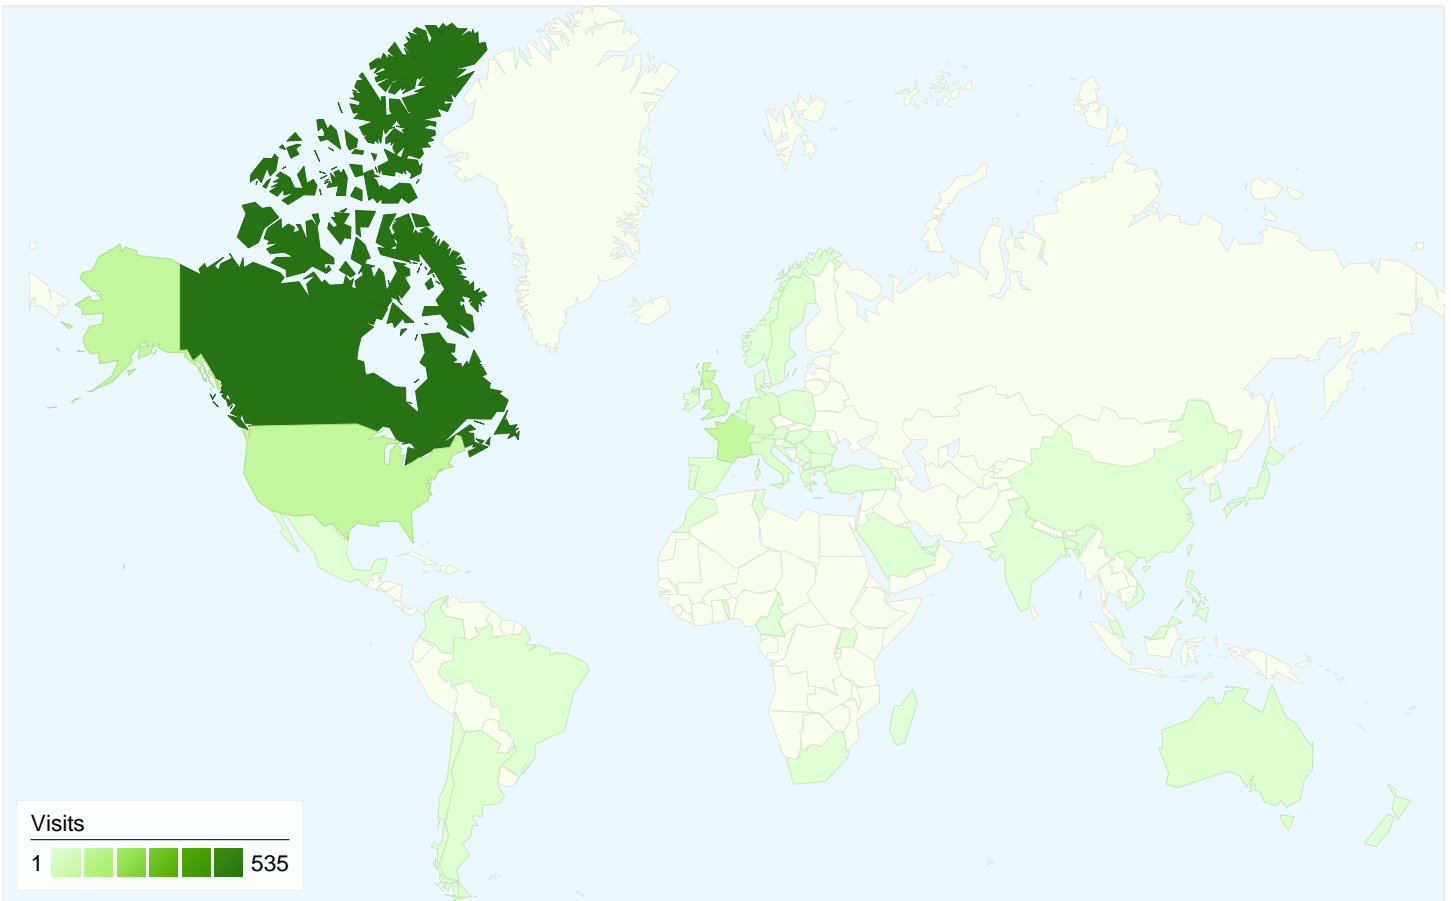

1 - 10 of 253

984 visits came from 53 countries/territories

Site Usage

Visits	Pages/Visit	Avg. Time on Site	% New Visits	Bounce Rate	
984 Previous: 0 (100.00%)	1.82 Previous: 0.00 (100.00%)	00:01:26 Previous: 00:00:00 (100.00%)	64.63% Previous: 0.00% (100.00%)	72.46% Previous: 0.00% (100.00%)	
Country/Territory	Visits	Pages/Visit	Avg. Time on Site	% New Visits	Bounce Rate
Canada					
July 1, 2010 - September 30, 2010	535	1.61	00:01:09	56.07%	78.32%
April 1, 2010 - June 30, 2010	0	0.00	00:00:00	0.00%	0.00%
% Change	100.00%	100.00%	100.00%	100.00%	100.00%
United States					
July 1, 2010 - September 30, 2010	92	1.66	00:00:58	80.43%	68.48%
April 1, 2010 - June 30, 2010	0	0.00	00:00:00	0.00%	0.00%
% Change	100.00%	100.00%	100.00%	100.00%	100.00%
France					
July 1, 2010 - September 30, 2010	86	1.48	00:01:37	63.95%	73.26%