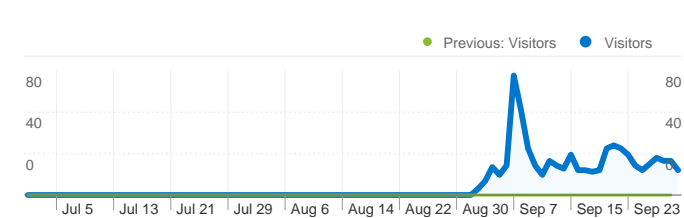

Site Usage

**896 Visits**

Previous: 0 (0.00%)

**69.08% Bounce Rate**

Previous: 0.00% (0.00%)

**1,865 Pageviews**

Previous: 0 (0.00%)

**00:02:25 Avg. Time on Site**

Previous: 00:00:00 (0.00%)

**2.08 Pages/Visit**

Previous: 0.00 (0.00%)

**52.01% % New Visits**

Previous: 0.00% (0.00%)

Visitors Overview

**Visitors**  
**466**

Content by Title