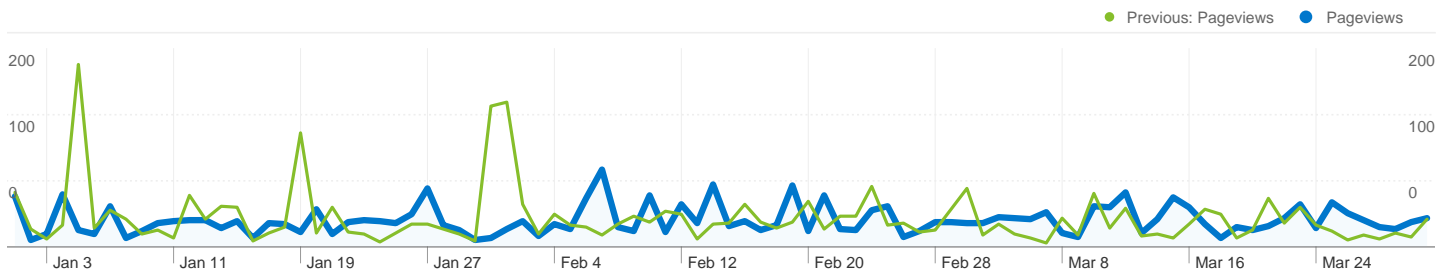

CAP Content Overview

Jan 1, 2011 - Mar 31, 2011
Comparing to: Oct 1, 2010 - Dec 31, 2010

Pages on this site were viewed a total of 2,442 times

2,442 Pageviews

Previous: 2,632 (-7.22%)

1,769 Unique Views

Previous: 1,831 (-3.39%)

74.72% Bounce Rate

Previous: 74.08% (0.87%)

Top Content

Pages	Pageviews	% Pageviews
/education/archive/index_fr.html		
Jan 1, 2011 - Mar 31, 2011	340	13.92%
Oct 1, 2010 - Dec 31, 2010	290	11.02%
% Change	17.24%	26.36%
/education/archive/10_x/archive_britishlibrary.html		
Jan 1, 2011 - Mar 31, 2011	98	4.01%
Oct 1, 2010 - Dec 31, 2010	77	2.93%
% Change	27.27%	37.18%
/education/archive/index.html		
Jan 1, 2011 - Mar 31, 2011	93	3.81%
Oct 1, 2010 - Dec 31, 2010	127	4.83%
% Change	-26.77%	-21.07%
/education/archive/presentation/en/compositeurs/a/index.html		
Jan 1, 2011 - Mar 31, 2011	63	2.58%
Oct 1, 2010 - Dec 31, 2010	78	2.96%
% Change	-19.23%	-12.95%
/education/archive/presentation/fr/compositeurs/17/CP-1768.php