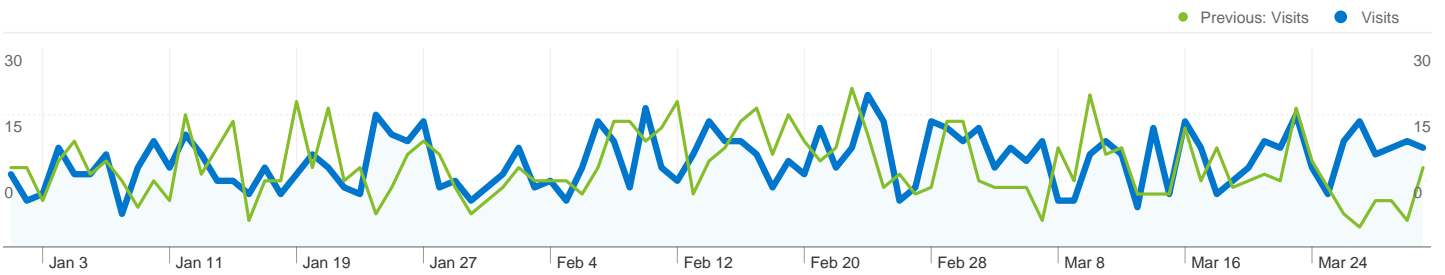

# CAP Dashboard

Jan 1, 2011 - Mar 31, 2011  
Comparing to: Oct 1, 2010 - Dec 31, 2010

## Site Usage

**1,175 Visits**

Previous: 1,115 (5.38%)

**2,442 Pageviews**

Previous: 2,632 (-7.22%)

**2.08 Pages/Visit**

Previous: 2.36 (-11.96%)

**74.72% Bounce Rate**

Previous: 74.08% (0.87%)

**00:00:59 Avg. Time on Site**

Previous: 00:01:21 (-27.19%)

**61.02% % New Visits**

Previous: 62.69% (-2.66%)