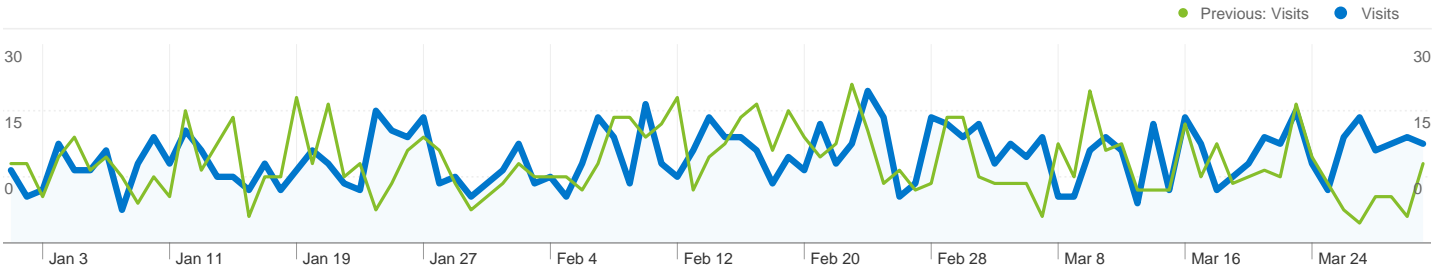

1,175 visits used 47 languages

Site Usage

Visits 1,175 Previous: 1,115 (5.38%)	Pages/Visit 2.08 Previous: 2.36 (-11.96%)	Avg. Time on Site 00:00:59 Previous: 00:01:21 (-27.19%)	% New Visits 61.02% Previous: 63.14% (-3.35%)	Bounce Rate 74.72% Previous: 74.08% (0.87%)	
Language	Visits	Pages/Visit	Avg. Time on Site	% New Visits	Bounce Rate
en-us					
January 1, 2011 - March 31, 2011	436	2.32	00:01:20	86.47%	69.50%
October 1, 2010 - December 31, 2010	422	2.23	00:01:21	84.83%	69.19%
% Change	3.32%	4.42%	-1.10%	1.93%	0.44%
fr-ca					
January 1, 2011 - March 31, 2011	336	1.00	> 00:00:00	0.89%	99.70%
October 1, 2010 - December 31, 2010	288	1.00	00:00:00	0.69%	100.00%
% Change	16.67%	0.30%	100.00%	28.57%	-0.30%
fr					
January 1, 2011 - March 31, 2011	185	2.60	00:01:35	94.05%	59.46%
October 1, 2010 - December 31, 2010	210	3.14	00:02:09	87.14%	63.81%
% Change	-11.90%	-17.27%	-25.91%	7.93%	-6.82%
fr-fr					
January 1, 2011 - March 31, 2011	45	3.78	00:02:04	55.56%	62.22%
October 1, 2010 - December 31, 2010	36	3.08	00:01:20	72.22%	44.44%
% Change	25.00%	22.52%	55.29%	-23.08%	40.00%
en-gb					
January 1, 2011 - March 31, 2011	34	2.15	00:00:31	79.41%	55.88%
October 1, 2010 - December 31, 2010	30	2.03	00:01:12	76.67%	70.00%
% Change	13.33%	5.59%	-56.25%	3.58%	-20.17%
en					
January 1, 2011 - March 31, 2011	32	2.16	00:01:34	59.38%	62.50%