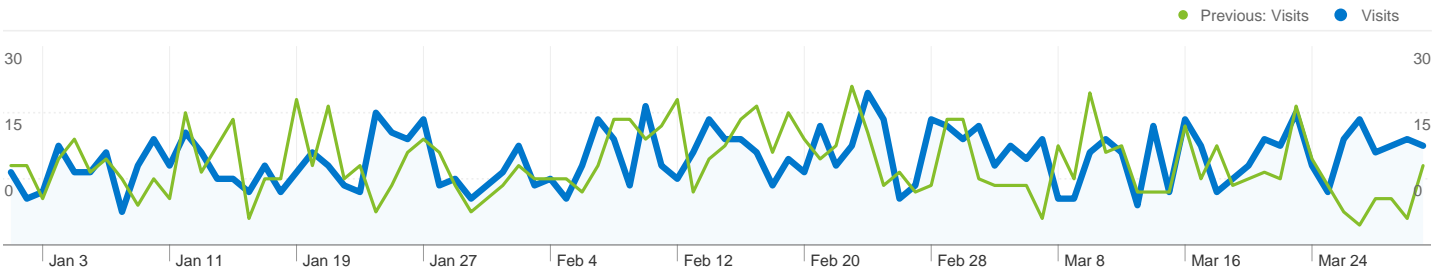

CAP Connection Speeds

Jan 1, 2011 - Mar 31, 2011
Comparing to: Oct 1, 2010 - Dec 31, 2010

1,175 visits used 6 connection speeds

Site Usage

Visits	Pages/Visit	Avg. Time on Site	% New Visits	Bounce Rate	
1,175 Previous: 1,115 (5.38%)	2.08 Previous: 2.36 (-11.96%)	00:00:59 Previous: 00:01:21 (-27.19%)	61.02% Previous: 63.14% (-3.35%)	74.72% Previous: 74.08% (0.87%)	
Connection Speed	Visits	Pages/Visit	Avg. Time on Site	% New Visits	Bounce Rate
Unknown					
January 1, 2011 - March 31, 2011	574	2.01	00:00:46	63.94%	72.47%
October 1, 2010 - December 31, 2010	128	2.42	00:01:15	89.06%	68.75%
% Change	348.44%	-16.84%	-37.95%	-28.21%	5.42%
Cable					
January 1, 2011 - March 31, 2011	311	1.65	00:00:30	33.44%	84.89%
October 1, 2010 - December 31, 2010	512	1.59	00:00:34	36.52%	82.42%
% Change	-39.26%	3.63%	-12.26%	-8.44%	2.99%
DSL					
January 1, 2011 - March 31, 2011	181	2.70	00:02:13	80.66%	66.30%
October 1, 2010 - December 31, 2010	293	4.10	00:02:52	80.89%	58.70%
% Change	-38.23%	-34.03%	-22.39%	-0.28%	12.94%
T1					
January 1, 2011 - March 31, 2011	99	2.49	00:01:30	94.95%	73.74%
October 1, 2010 - December 31, 2010	169	1.72	00:00:28	91.12%	79.29%
% Change	-41.42%	44.90%	217.46%	4.20%	-7.00%
Dialup					
January 1, 2011 - March 31, 2011	9	4.00	00:01:12	55.56%	44.44%
October 1, 2010 - December 31, 2010	8	1.12	00:00:06	87.50%	87.50%
% Change	12.50%	255.56%	1,133.10%	-36.51%	-49.21%
OC3					
January 1, 2011 - March 31, 2011	1	1.00	00:00:00	100.00%	100.00%