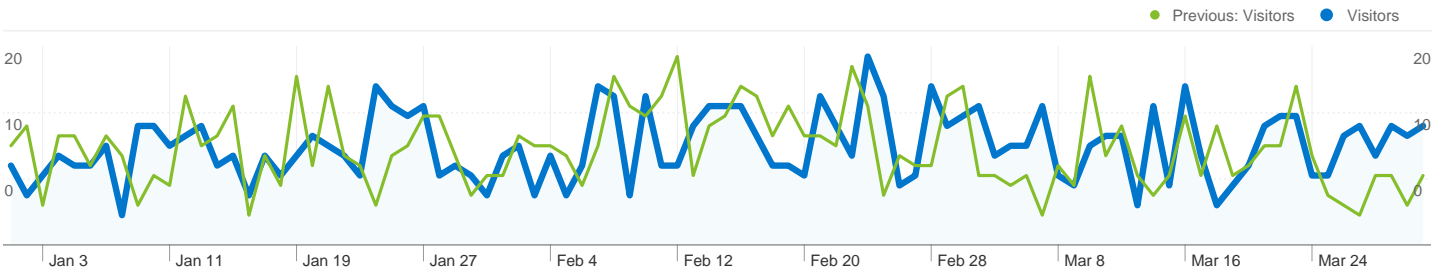

CAP Visitors Overview

Jan 1, 2011 - Mar 31, 2011
Comparing to: Oct 1, 2010 - Dec 31, 2010

740 people visited this site

1,175 Visits

Previous: 1,115 (5.38%)

740 Absolute Unique Visitors

Previous: 711 (4.08%)

2,442 Pageviews

Previous: 2,632 (-7.22%)

2.08 Average Pageviews

Previous: 2.36 (-11.96%)

00:00:59 Time on Site

Previous: 00:01:21 (-27.19%)

74.72% Bounce Rate

Previous: 74.08% (0.87%)

61.02% New Visits

Previous: 62.69% (-2.66%)

Technical Profile

Browser	Visits	% visits	Connection Speed	Visits	% visits
Safari			Unknown		
Jan 1, 2011 - Mar 31, 2011	513	43.66%	Jan 1, 2011 - Mar 31, 2011	574	48.85%
Oct 1, 2010 - Dec 31, 2010	450	40.36%	Oct 1, 2010 - Dec 31, 2010	128	11.48%
% Change	14.00%	8.18%	% Change	348.44%	325.54%
Firefox			Cable		
Jan 1, 2011 - Mar 31, 2011	282	24.00%	Jan 1, 2011 - Mar 31, 2011	311	26.47%
Oct 1, 2010 - Dec 31, 2010	283	25.38%	Oct 1, 2010 - Dec 31, 2010	512	45.92%
% Change	-0.35%	-5.44%	% Change	-39.26%	-42.36%