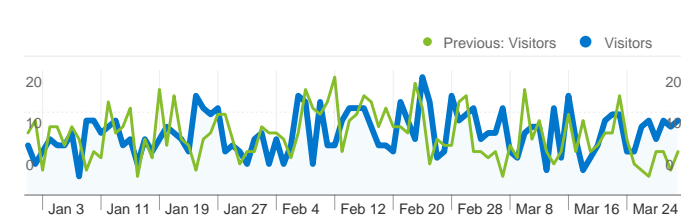

## Site Usage

**1,175 Visits**

Previous: 1,115 (5.38%)

**2,442 Pageviews**

Previous: 2,632 (-7.22%)

**2.08 Pages/Visit**

Previous: 2.36 (-11.96%)

**74.72% Bounce Rate**

Previous: 74.08% (0.87%)

**00:00:59 Avg. Time on Site**

Previous: 00:01:21 (-27.19%)

**61.02% % New Visits**

Previous: 62.69% (-2.66%)

## Visitors Overview

**Visitors**  
**740**