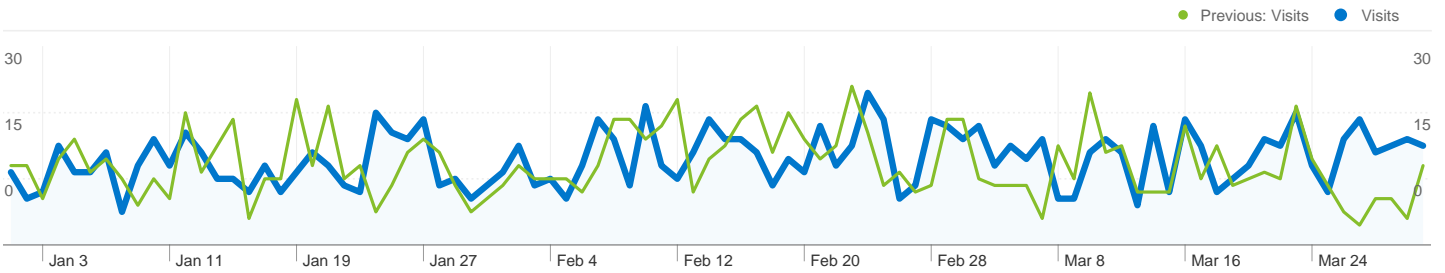

CAP Operating Systems

Jan 1, 2011 - Mar 31, 2011
Comparing to: Oct 1, 2010 - Dec 31, 2010

1,175 visits used 10 operating systems

Site Usage

Operating System	Visits	Pages/Visit	Avg. Time on Site	% New Visits	Bounce Rate
Visits 1,175 Previous: 1,115 (5.38%)					
Pages/Visit 2.08 Previous: 2.36 (-11.96%)					
Avg. Time on Site 00:00:59 Previous: 00:01:21 (-27.19%)					
% New Visits 61.02% Previous: 63.14% (-3.35%)					
Bounce Rate 74.72% Previous: 74.08% (0.87%)					
Operating System	Visits	Pages/Visit	Avg. Time on Site	% New Visits	Bounce Rate
Macintosh					
January 1, 2011 - March 31, 2011	607	1.77	00:00:40	32.13%	82.37%
October 1, 2010 - December 31, 2010	522	1.77	00:00:42	33.14%	78.93%
% Change	16.28%	-0.03%	-3.51%	-3.07%	4.36%
Windows					
January 1, 2011 - March 31, 2011	477	2.55	00:01:23	90.99%	63.10%
October 1, 2010 - December 31, 2010	494	3.21	00:01:58	89.88%	66.19%
% Change	-3.44%	-20.57%	-29.77%	1.23%	-4.67%
Linux					
January 1, 2011 - March 31, 2011	65	1.68	00:00:45	98.46%	89.23%
October 1, 2010 - December 31, 2010	73	1.23	00:00:24	89.04%	89.04%
% Change	-10.96%	36.02%	84.76%	10.58%	0.21%
(not set)					
January 1, 2011 - March 31, 2011	8	2.38	00:00:40	87.50%	50.00%
October 1, 2010 - December 31, 2010	12	1.17	00:11:51	100.00%	83.33%
% Change	-33.33%	103.57%	-94.39%	-12.50%	-40.00%
iPad					
January 1, 2011 - March 31, 2011	6	1.17	00:04:05	83.33%	83.33%
October 1, 2010 - December 31, 2010	4	1.00	00:00:00	25.00%	100.00%
% Change	50.00%	16.67%	100.00%	233.33%	-16.67%
iPhone					
January 1, 2011 - March 31, 2011	4	1.00	00:00:00	100.00%	100.00%