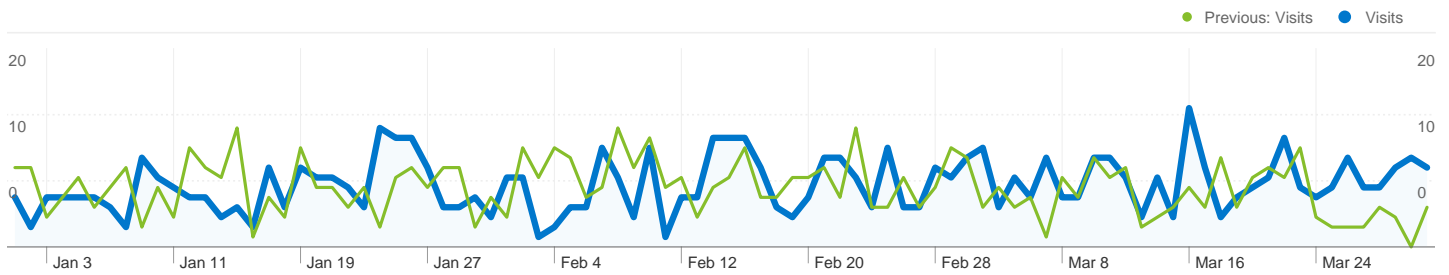

Search sent 566 total visits via 827 keywords

Site Usage

Visits	Pages/Visit	Avg. Time on Site	% New Visits	Bounce Rate	
566 Previous: 541 (4.62%)	2.40 Previous: 2.47 (-2.85%)	00:01:08 Previous: 00:01:04 (4.78%)	87.28% Previous: 85.95% (1.54%)	64.84% Previous: 61.37% (5.66%)	
Keyword	Visits	Pages/Visit	Avg. Time on Site	% New Visits	Bounce Rate
sikxo					
January 1, 2011 - March 31, 2011	15	1.87	00:00:09	93.33%	73.33%
October 1, 2010 - December 31, 2010	11	2.82	00:00:53	90.91%	45.45%
% Change	36.36%	-33.76%	-82.77%	2.67%	61.33%
sexloon					
January 1, 2011 - March 31, 2011	12	2.00	00:01:40	91.67%	58.33%
October 1, 2010 - December 31, 2010	4	1.75	00:00:04	75.00%	75.00%
% Change	200.00%	14.29%	2,562.22%	22.22%	-22.22%
bentley jarvis					
January 1, 2011 - March 31, 2011	11	2.55	00:01:00	81.82%	54.55%
October 1, 2010 - December 31, 2010	8	1.50	00:00:21	75.00%	75.00%
% Change	37.50%	69.70%	183.59%	9.09%	-27.27%
documentation of process					
January 1, 2011 - March 31, 2011	7	1.43	00:01:47	0.00%	71.43%
October 1, 2010 - December 31, 2010	0	0.00	00:00:00	0.00%	0.00%
% Change	100.00%	100.00%	100.00%	0.00%	100.00%
john winiarz					
January 1, 2011 - March 31, 2011	7	1.43	00:00:10	57.14%	85.71%
October 1, 2010 - December 31, 2010	10	4.70	00:01:38	90.00%	30.00%
% Change	-30.00%	-69.60%	-89.74%	-36.51%	185.71%
michael gerzon					
January 1, 2011 - March 31, 2011	7	1.00	00:00:00	57.14%	100.00%