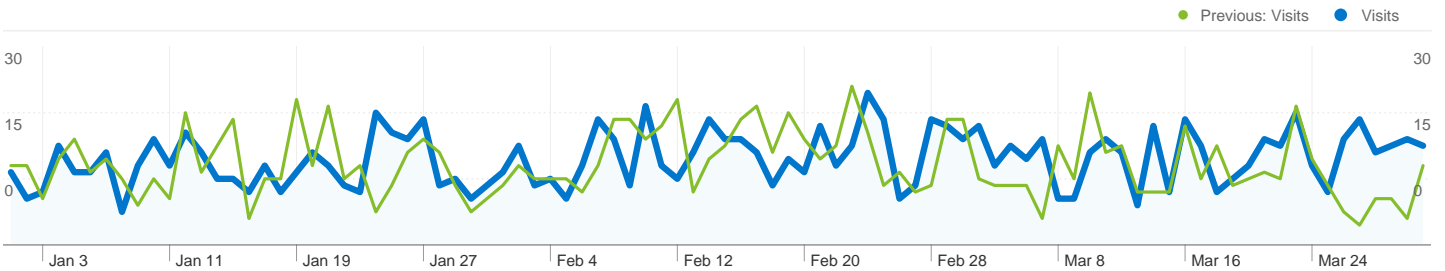

CAP Browsers and OS

Jan 1, 2011 - Mar 31, 2011
Comparing to: Oct 1, 2010 - Dec 31, 2010

1,175 visits used 28 browser and OS combinations

Site Usage

Visits	Pages/Visit	Avg. Time on Site	% New Visits	Bounce Rate	
1,175 Previous: 1,115 (5.38%)	2.08 Previous: 2.36 (-11.96%)	00:00:59 Previous: 00:01:21 (-27.19%)	61.02% Previous: 63.14% (-3.35%)	74.72% Previous: 74.08% (0.87%)	
Browser and OS	Visits	Pages/Visit	Avg. Time on Site	% New Visits	Bounce Rate
Safari / Macintosh					
January 1, 2011 - March 31, 2011	496	1.58	00:00:31	20.36%	88.71%
October 1, 2010 - December 31, 2010	425	1.49	00:00:27	22.59%	85.65%
% Change	16.71%	5.96%	14.51%	-9.85%	3.58%
Internet Explorer / Windows					
January 1, 2011 - March 31, 2011	225	2.82	00:02:06	91.11%	64.44%
October 1, 2010 - December 31, 2010	255	2.63	00:01:30	91.37%	68.63%
% Change	-11.76%	7.25%	39.53%	-0.29%	-6.10%
Firefox / Windows					
January 1, 2011 - March 31, 2011	184	2.46	00:00:49	90.22%	60.33%
October 1, 2010 - December 31, 2010	177	4.50	00:03:09	86.44%	63.28%
% Change	3.95%	-45.38%	-74.04%	4.37%	-4.66%
Firefox / Macintosh					
January 1, 2011 - March 31, 2011	92	2.65	00:01:36	85.87%	52.17%
October 1, 2010 - December 31, 2010	89	3.02	00:01:54	80.90%	48.31%
% Change	3.37%	-12.25%	-15.40%	6.14%	7.99%
Chrome / Windows					
January 1, 2011 - March 31, 2011	58	1.84	00:00:28	94.83%	67.24%
October 1, 2010 - December 31, 2010	53	1.96	00:00:26	92.45%	66.04%
% Change	9.43%	-5.98%	7.55%	2.57%	1.82%
Konqueror / Linux					
January 1, 2011 - March 31, 2011	55	1.16	00:00:05	100.00%	94.55%