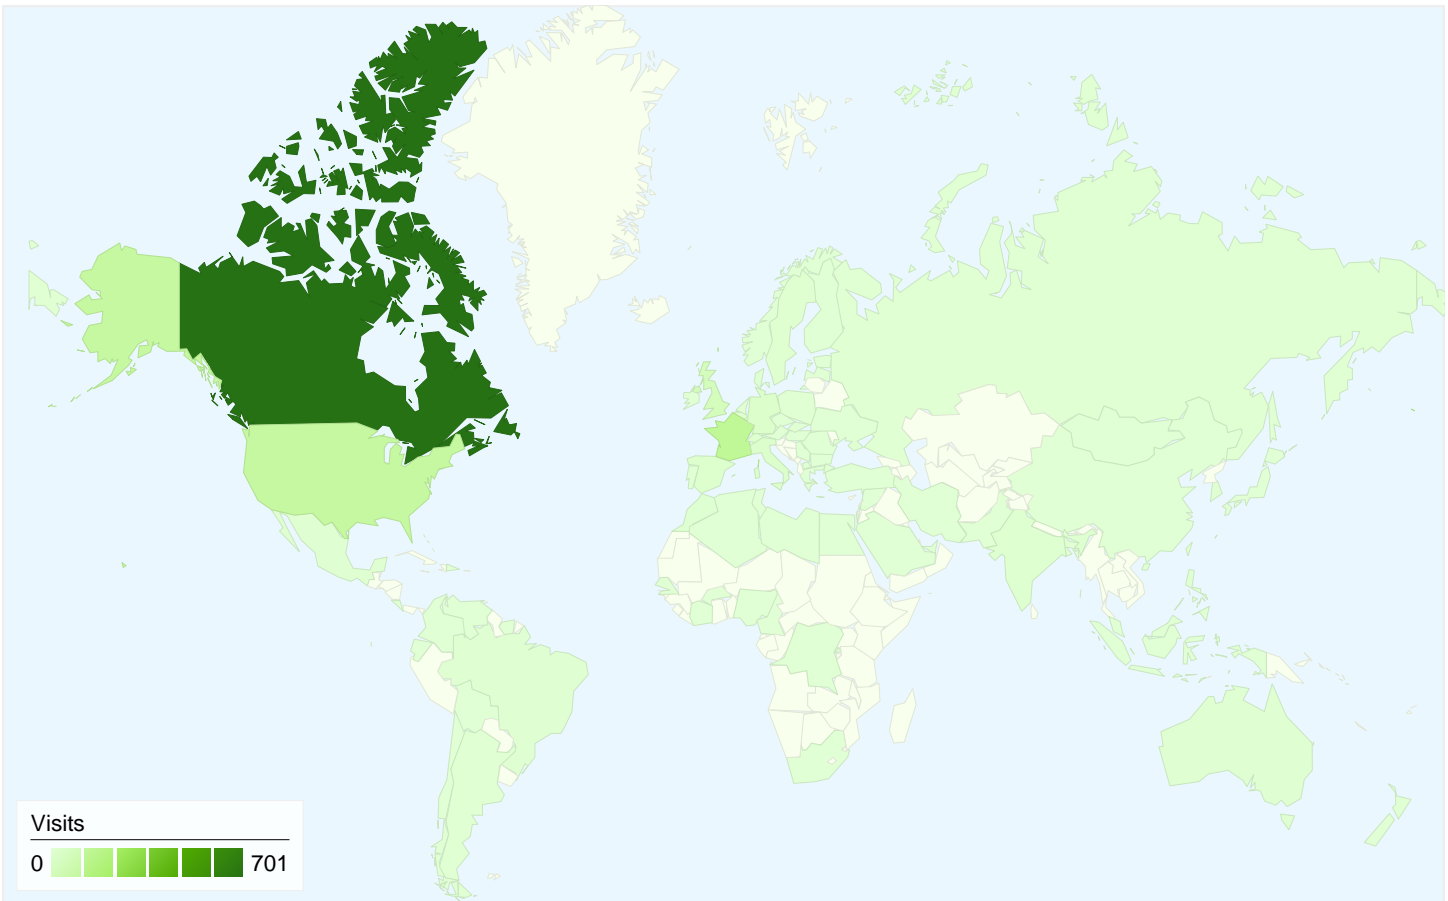

1 - 10 of 1,122

1,175 visits came from 78 countries/territories

Site Usage

Visits	Pages/Visit	Avg. Time on Site	% New Visits	Bounce Rate	
<b>1,175</b> Previous: 1,115 (5.38%)	<b>2.08</b> Previous: 2.36 (-11.96%)	<b>00:00:59</b> Previous: 00:01:21 (-27.19%)	<b>61.02%</b> Previous: 63.14% (-3.35%)	<b>74.72%</b> Previous: 74.08% (0.87%)	
Country/Territory	Visits	Pages/Visit	Avg. Time on Site	% New Visits	Bounce Rate
<b>Canada</b>					
January 1, 2011 - March 31, 2011	701	1.78	00:00:40	42.08%	80.74%
October 1, 2010 - December 31, 2010	675	1.85	00:00:39	48.15%	78.07%
% Change	3.85%	-3.48%	2.68%	-12.60%	3.42%
<b>France</b>					
January 1, 2011 - March 31, 2011	128	2.46	00:01:41	96.09%	70.31%
October 1, 2010 - December 31, 2010	127	3.13	00:02:30	90.55%	74.02%
% Change	0.79%	-21.47%	-32.70%	6.12%	-5.00%
<b>United States</b>					
January 1, 2011 - March 31, 2011	107	2.99	00:02:41	88.79%	63.55%