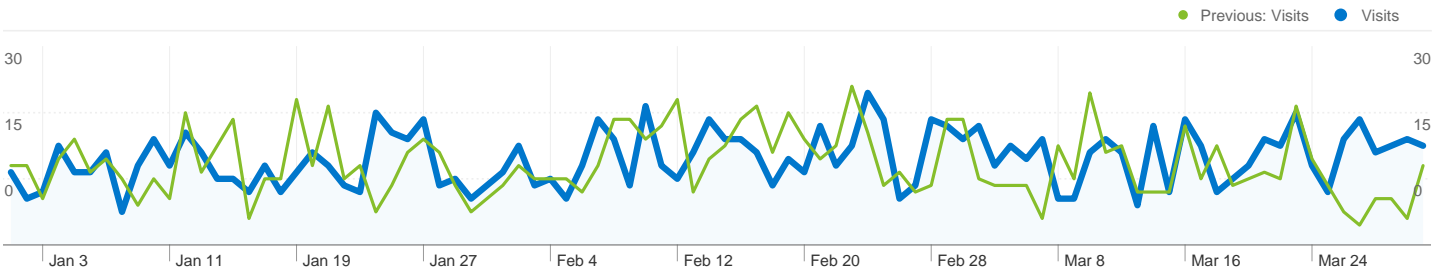

CAP Screen Resolutions

Jan 1, 2011 - Mar 31, 2011
Comparing to: Oct 1, 2010 - Dec 31, 2010

1,175 visits used 84 screen resolutions

Site Usage

Visits	Pages/Visit	Avg. Time on Site	% New Visits	Bounce Rate	
1,175 Previous: 1,115 (5.38%)	2.08 Previous: 2.36 (-11.96%)	00:00:59 Previous: 00:01:21 (-27.19%)	61.02% Previous: 63.14% (-3.35%)	74.72% Previous: 74.08% (0.87%)	
Screen Resolution	Visits	Pages/Visit	Avg. Time on Site	% New Visits	Bounce Rate
1680x1050					
January 1, 2011 - March 31, 2011	401	1.45	00:00:19	15.71%	91.02%
October 1, 2010 - December 31, 2010	364	1.59	00:00:29	15.66%	89.29%
% Change	10.16%	-8.60%	-33.65%	0.33%	1.95%
1024x768					
January 1, 2011 - March 31, 2011	178	2.04	00:00:43	96.07%	76.97%
October 1, 2010 - December 31, 2010	187	1.96	00:00:48	91.98%	75.94%
% Change	-4.81%	4.20%	-11.13%	4.45%	1.36%
1280x800					
January 1, 2011 - March 31, 2011	146	2.08	00:00:56	73.97%	69.86%
October 1, 2010 - December 31, 2010	142	2.52	00:00:38	83.80%	60.56%
% Change	2.82%	-17.41%	49.40%	-11.73%	15.36%
1440x900					
January 1, 2011 - March 31, 2011	79	2.30	00:01:29	81.01%	68.35%
October 1, 2010 - December 31, 2010	96	2.08	00:01:21	78.12%	62.50%
% Change	-17.71%	10.58%	9.87%	3.70%	9.37%
1280x1024					
January 1, 2011 - March 31, 2011	72	2.53	00:00:42	93.06%	55.56%
October 1, 2010 - December 31, 2010	74	4.73	00:04:19	87.84%	62.16%
% Change	-2.70%	-46.56%	-83.67%	5.94%	-10.63%
1366x768					
January 1, 2011 - March 31, 2011	51	3.02	00:01:25	88.24%	62.75%