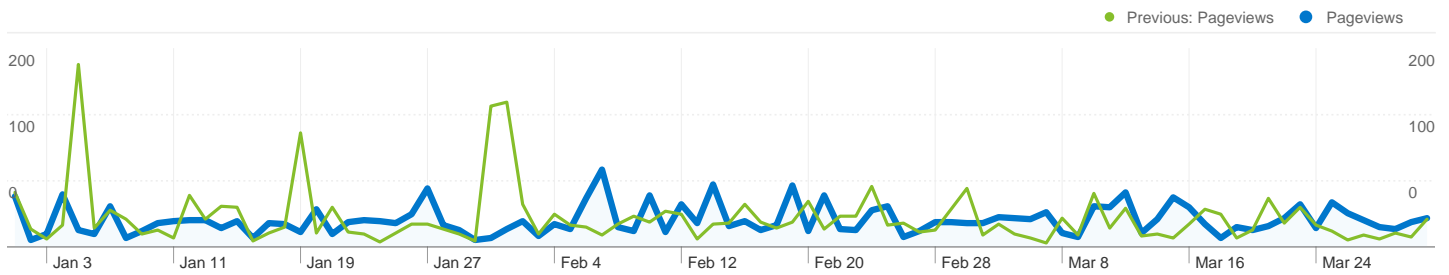

CAP Content by Title

Jan 1, 2011 - Mar 31, 2011
Comparing to: Oct 1, 2010 - Dec 31, 2010

1,122 page titles were viewed a total of 2,442 times

Content Performance

Pageviews	Unique Pageviews	Avg. Time on Page	Bounce Rate	% Exit	$ Index	
2,442 Previous: 2,632 (-7.22%)	1,769 Previous: 1,831 (-3.39%)	00:00:55 Previous: 00:01:00 (-8.15%)	74.72% Previous: 74.08% (0.87%)	48.12% Previous: 42.36% (13.58%)	$0.00 Previous: $0.00 (0.00%)	
Page Title	Pageviews	Unique Pageviews	Avg. Time on Page	Bounce Rate	% Exit	$ Index
CEC - Projet d'archivage Concordia (PAC) - Vue d'ensemble						
January 1, 2011 - March 31, 2011	340	337	00:06:06	99.40%	98.53%	$0.00
October 1, 2010 - December 31, 2010	290	290	00:00:14	99.65%	99.31%	$0.00
% Change	17.24%	16.21%	2,608.15%	-0.25%	-0.79%	0.00%
CEC - Concordia Archival Project - The Michael Gerzon Archive and the British Library's Archival Sound Recordings Project						
January 1, 2011 - March 31, 2011	98	73	00:02:05	74.29%	73.47%	$0.00
October 1, 2010 - December 31, 2010	77	61	00:05:19	80.33%	76.62%	$0.00
% Change	27.27%	19.67%	-60.93%	-7.52%	-4.12%	0.00%
CEC - Concordia Archival Project - Project Overview						
January 1, 2011 - March 31, 2011	93	75	00:02:25	73.91%	68.82%	$0.00
October 1, 2010 - December 31, 2010	127	97	00:00:30	70.11%	62.99%	$0.00
% Change	-26.77%	-22.68%	382.08%	5.42%	9.25%	0.00%
Composers (A) — Media Library — Concordia Archival Project (CAP)						
January 1, 2011 - March 31, 2011	63	37	00:00:37	0.00%	6.35%	$0.00
October 1, 2010 - December 31, 2010	78	39	00:00:44	0.00%	5.13%	$0.00
% Change	-19.23%	-5.13%	-15.63%	0.00%	23.81%	0.00%
Michel Tétreault — Médiathèque — Projet d'archivage Concordia (PAC)