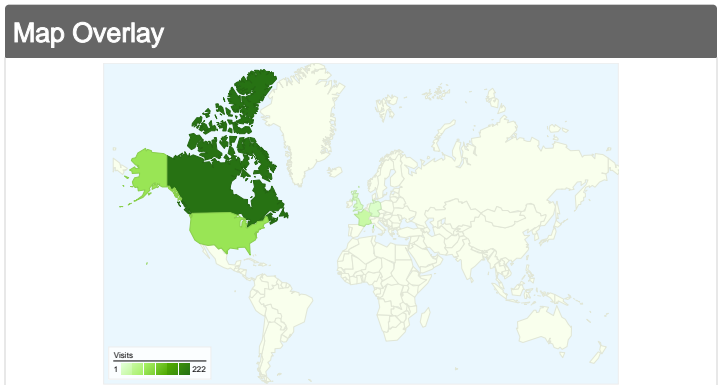

Languages		
Language	Visits	% visits
en-us		
Jul 1, 2010 - Sep 30, 2010	200	50.13%
Apr 1, 2010 - Jun 30, 2010	0	0.00%
% Change	100.00%	100.00%
fr-ca		
Jul 1, 2010 - Sep 30, 2010	104	26.07%
Apr 1, 2010 - Jun 30, 2010	0	0.00%
% Change	100.00%	100.00%
fr		
Jul 1, 2010 - Sep 30, 2010	50	12.53%
Apr 1, 2010 - Jun 30, 2010	0	0.00%
% Change	100.00%	100.00%
de		
Jul 1, 2010 - Sep 30, 2010	9	2.26%
Apr 1, 2010 - Jun 30, 2010	0	0.00%
% Change	100.00%	100.00%
en-gb		
Jul 1, 2010 - Sep 30, 2010	8	2.01%
Apr 1, 2010 - Jun 30, 2010	0	0.00%
% Change	100.00%	100.00%

Jul 1, 2010 - Sep 30, 2010	29	2.66%
Apr 1, 2010 - Jun 30, 2010	0	0.00%
% Change	100.00%	100.00%

Keywords		
Keyword	Visits	% visits
paraptra		
Jul 1, 2010 - Sep 30, 2010	5	3.07%
Apr 1, 2010 - Jun 30, 2010	0	0.00%
% Change	100.00%	100.00%
bentley jarvis		
Jul 1, 2010 - Sep 30, 2010	4	2.45%
Apr 1, 2010 - Jun 30, 2010	0	0.00%
% Change	100.00%	100.00%
john winiarz		
Jul 1, 2010 - Sep 30, 2010	4	2.45%
Apr 1, 2010 - Jun 30, 2010	0	0.00%
% Change	100.00%	100.00%
stephen fai		
Jul 1, 2010 - Sep 30, 2010	4	2.45%
Apr 1, 2010 - Jun 30, 2010	0	0.00%
% Change	100.00%	100.00%
kevin austin		
Jul 1, 2010 - Sep 30, 2010	3	1.84%
Apr 1, 2010 - Jun 30, 2010	0	0.00%
% Change	100.00%	100.00%