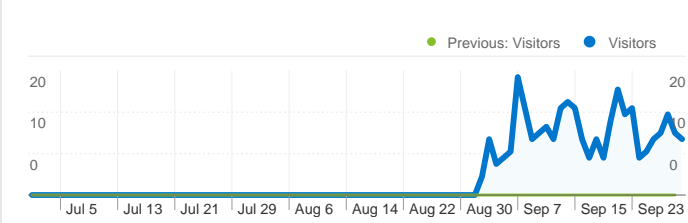

Visitors Overview

Visitors
231

Content by Title

Page Title	Pageviews	% visits
CEC - Projet d'archivage Concordia (PAC) - Vue d'ensemble		
Jul 1, 2010 - Sep 30, 2010	105	9.64%
Apr 1, 2010 - Jun 30, 2010	0	0.00%
% Change	100.00%	100.00%
Composers (A) — Media Library — Concordia Archival Project		
Jul 1, 2010 - Sep 30, 2010	58	5.33%
Apr 1, 2010 - Jun 30, 2010	0	0.00%
% Change	100.00%	100.00%
CEC - Concordia Archival Project - Project Overview		
Jul 1, 2010 - Sep 30, 2010	44	4.04%
Apr 1, 2010 - Jun 30, 2010	0	0.00%
% Change	100.00%	100.00%
CEC - Concordia Archival Project - EMS Archival Project		
Jul 1, 2010 - Sep 30, 2010	30	2.75%
Apr 1, 2010 - Jun 30, 2010	0	0.00%
% Change	100.00%	100.00%
Composers (B) — Media Library — Concordia Archival Project