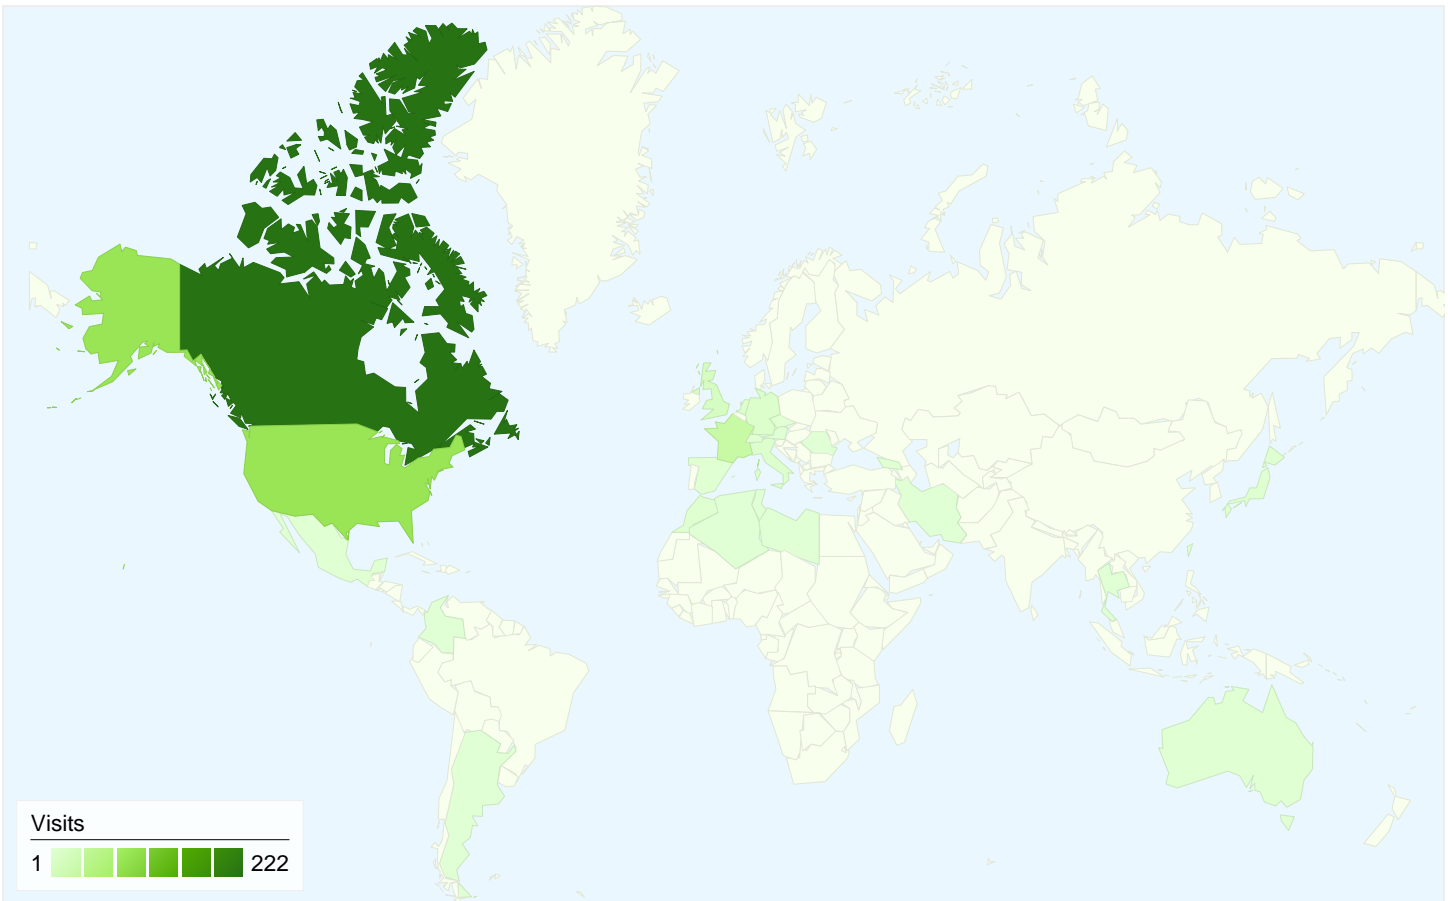

399 visits came from 25 countries/territories

Site Usage

Visits	Pages/Visit	Avg. Time on Site	% New Visits	Bounce Rate	
399 Previous: 0 (100.00%)	2.73 Previous: 0.00 (100.00%)	00:02:46 Previous: 00:00:00 (100.00%)	58.15% Previous: 0.00% (100.00%)	68.92% Previous: 0.00% (100.00%)	
Country/Territory	Visits	Pages/Visit	Avg. Time on Site	% New Visits	Bounce Rate
Canada					
July 1, 2010 - September 30, 2010	222	1.81	00:00:22	45.95%	77.48%
April 1, 2010 - June 30, 2010	0	0.00	00:00:00	0.00%	0.00%
% Change	100.00%	100.00%	100.00%	100.00%	100.00%
United States					
July 1, 2010 - September 30, 2010	86	5.48	00:11:09	51.16%	47.67%
April 1, 2010 - June 30, 2010	0	0.00	00:00:00	0.00%	0.00%
% Change	100.00%	100.00%	100.00%	100.00%	100.00%
France					
July 1, 2010 - September 30, 2010	32	1.53	00:00:14	100.00%	81.25%